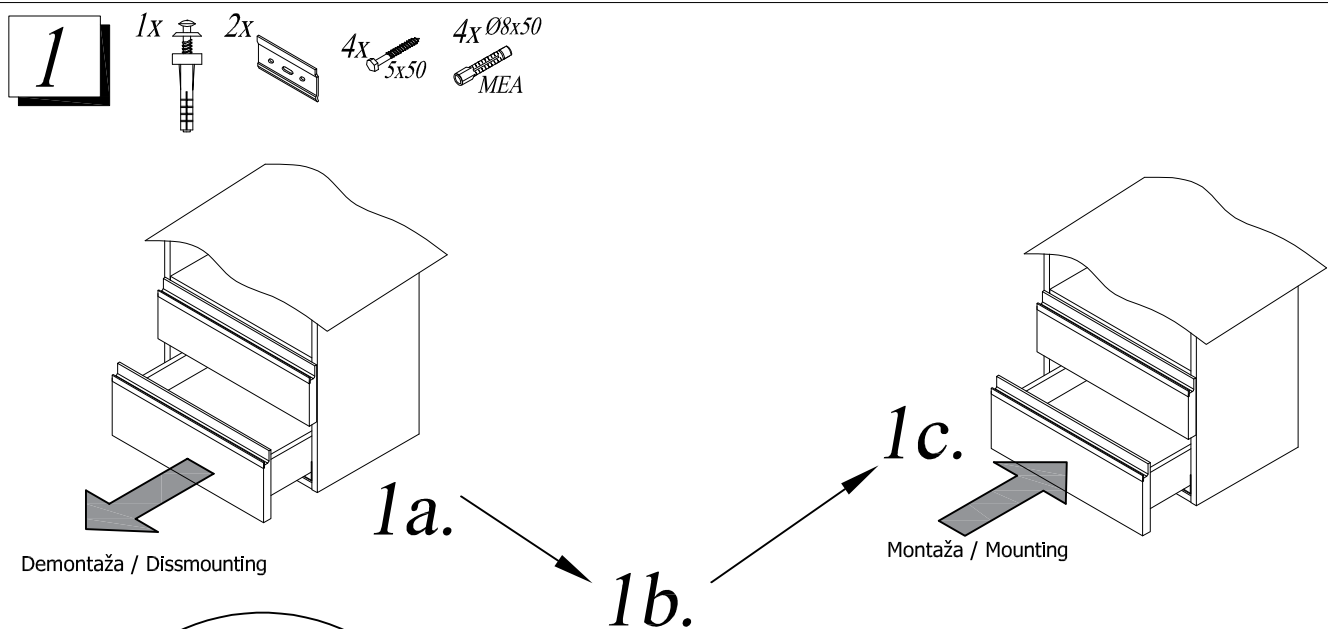

Kolpa-san
by KOLPA