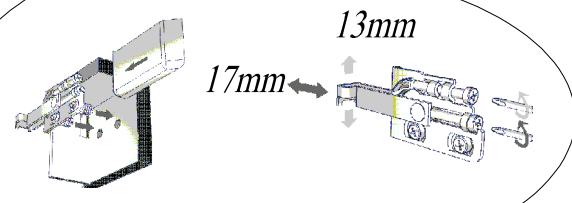

3

a)

b)

c)

d)

- SOFT 550 ON
- SOFT 380 ON
- LUX 500 ON
- LUX 380 ON

4

a)

b)

Montaža / Mounting

Nastavitev predala / the drawer adjustment

Odstranitev fronte / Removing of the front