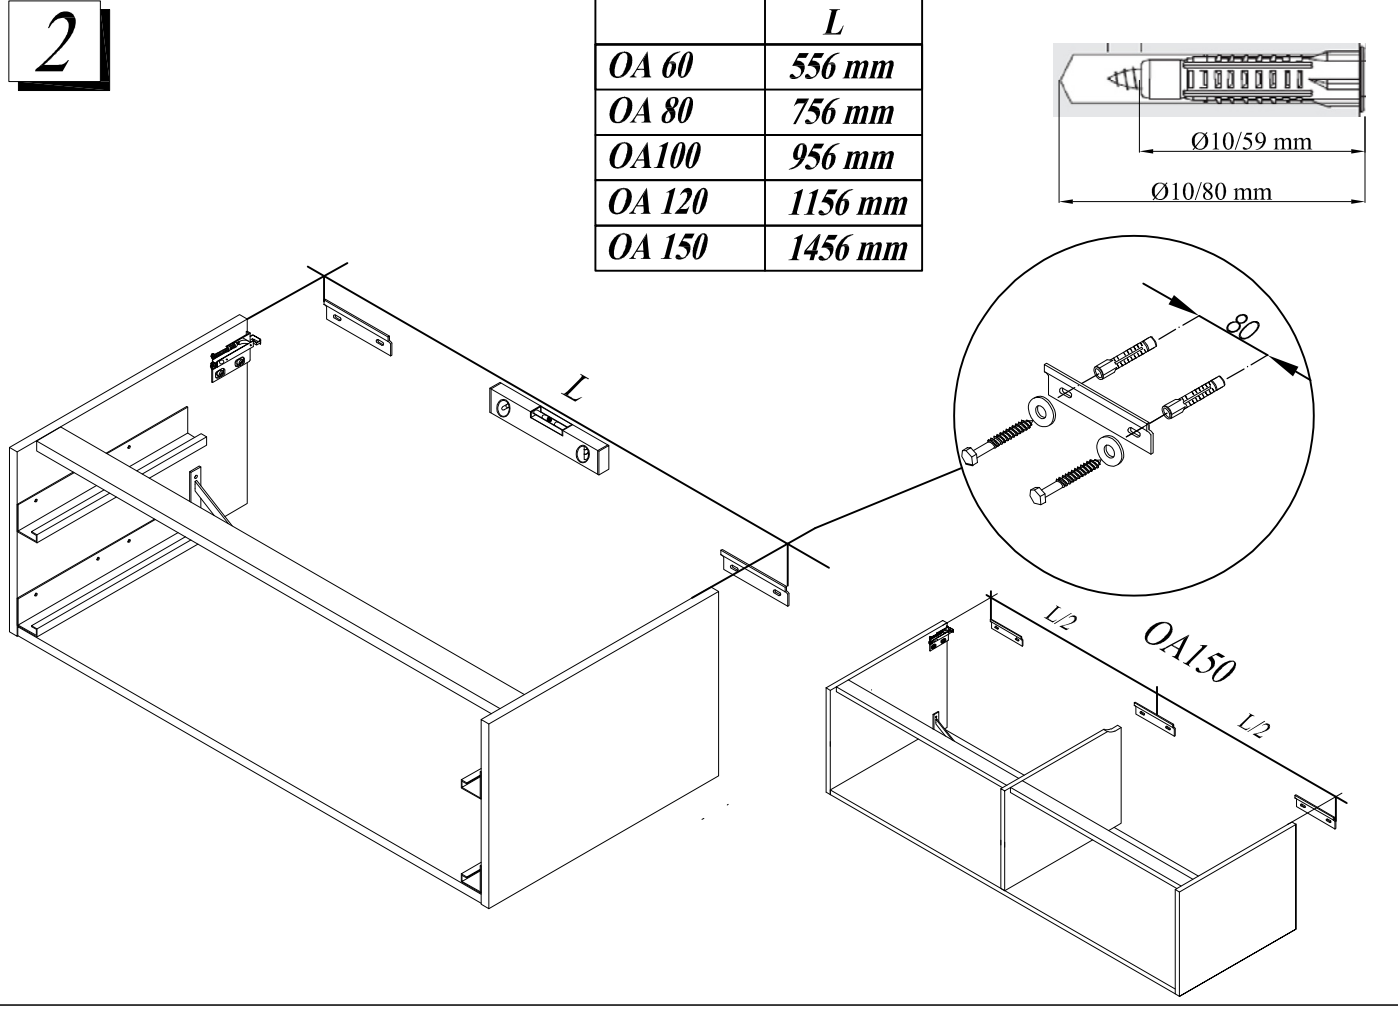

Tip: ALEXIS - OA