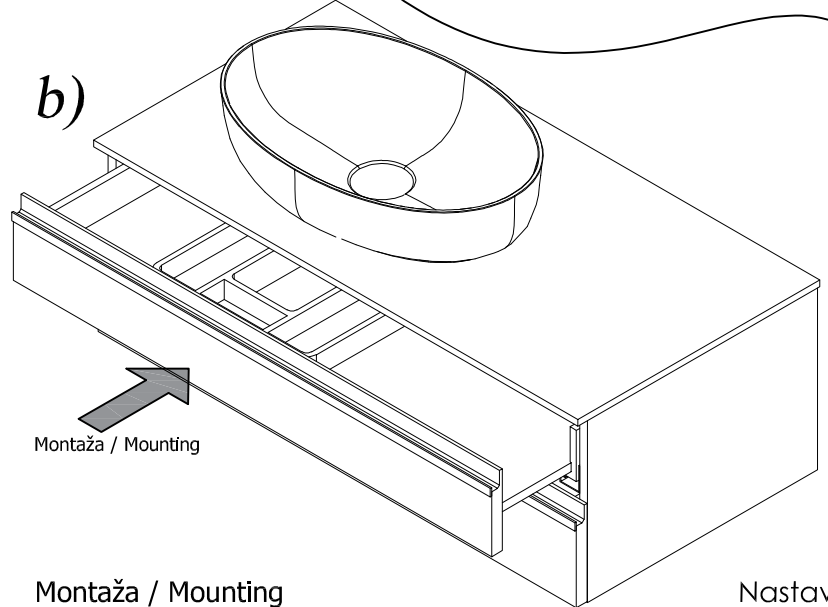

-  SOFT 550 ON
-  SOFT 380 ON
-  LUX 500 ON
-  LUX 380 ON

4

a)

b)

Montaža / Mounting

Nastavitev predala / the drawer adjustment

Odstranitev fronte / Removing of the front

Tip: ALEXIS - A 1011