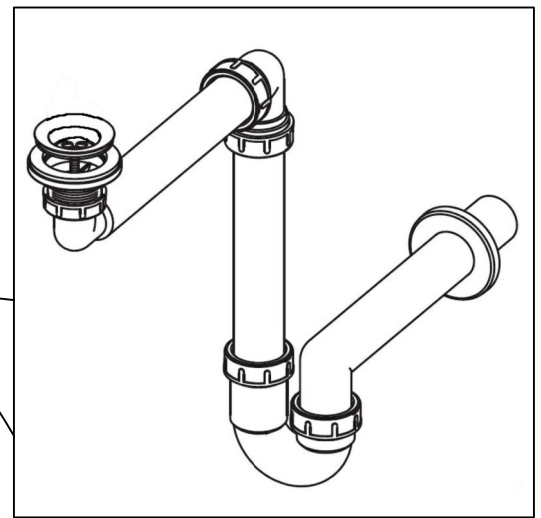

-  SOFT 550 ON
-  SOFT 380 ON
-  LUX 500 ON
-  LUX 380 ON

4

a)

b)

Montaža / Mounting

Nastavitev predala / the drawer adjustment

Odstranitev fronte / Removing of the front

Tip: ALEXIS - A 1011