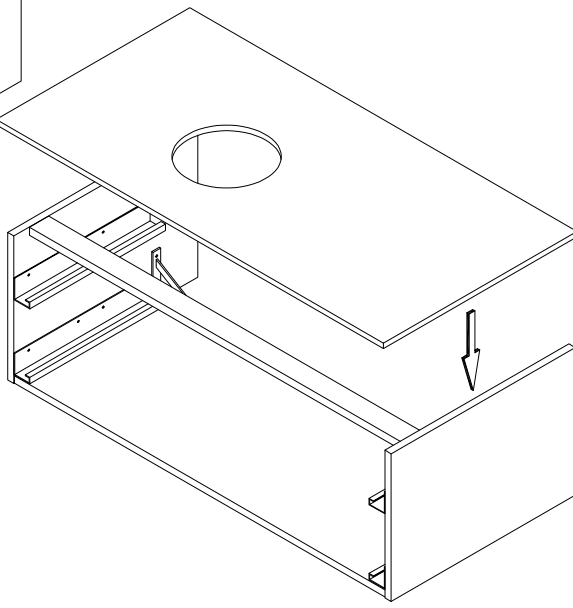

3

a)

b)

c)

d)

- SOFT 550 ON
- SOFT 380 ON
- LUX 500 ON
- LUX 380 ON

4

a)

b)

Montaža / Mounting

Nastavitev predala / the drawer adjustment

Odstranitev fronte / Removing of the front