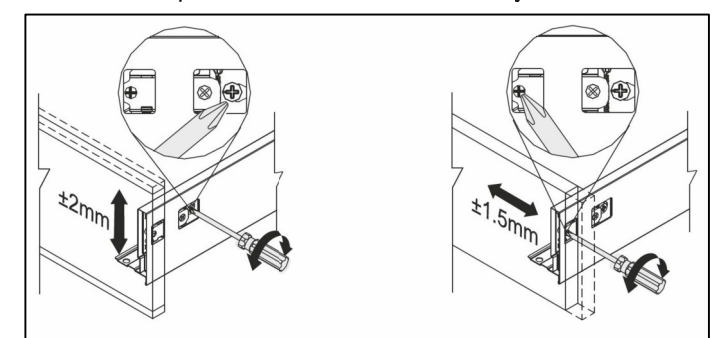

-  SOFT 550 ON
-  SOFT 380 ON
-  LUX 500 ON
-  LUX 380 ON

4

a)

b)

Montaža / Mounting

Nastavitev predala / the drawer adjustment

Odstranitev fronte / Removing of the front

Tip: ALEXIS - A 1011