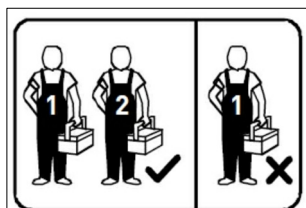

Kolpa-san
by KOLPA