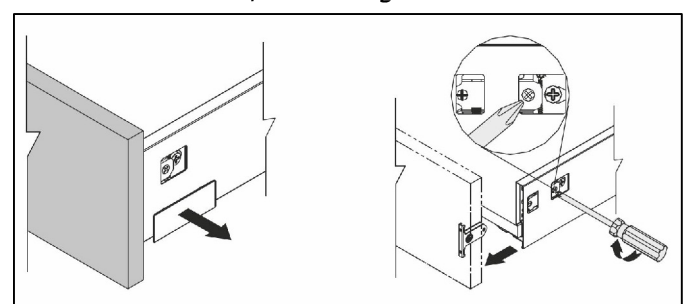

-  SOFT 550 ON
-  SOFT 380 ON
-  LUX 500 ON
-  LUX 380 ON

4

a)

b)

Montaža / Mounting

Nastavitev predala / the drawer adjustment

Odstranitev fronte / Removing of the front

Tip: ALEXIS - A 1011