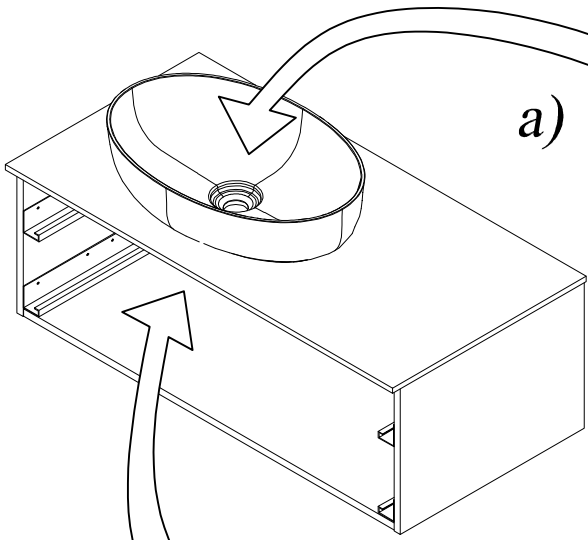

-  SOFT 550 ON
-  SOFT 380 ON
-  LUX 500 ON
-  LUX 380 ON

4

a)

b)

Montaža / Mounting

Nastavitev predala / the drawer adjustment

Odstranitev fronte / Removing of the front

Tip: ALEXIS - A 1011