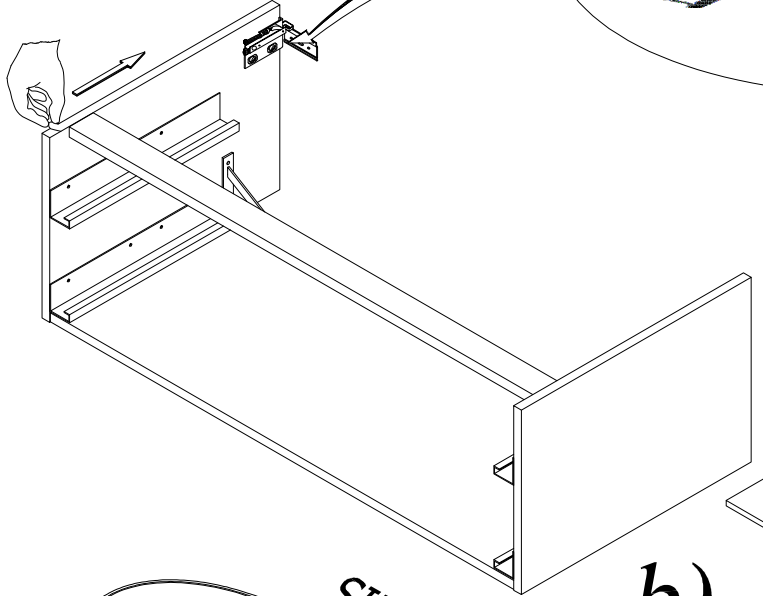

3

a)

b)

c)

d)

- SOFT 550 ON
- SOFT 380 ON
- LUX 500 ON
- LUX 380 ON

4

a)

b)

Montaža / Mounting

Nastavitev predala / the drawer adjustment

Odstranitev fronte / Removing of the front