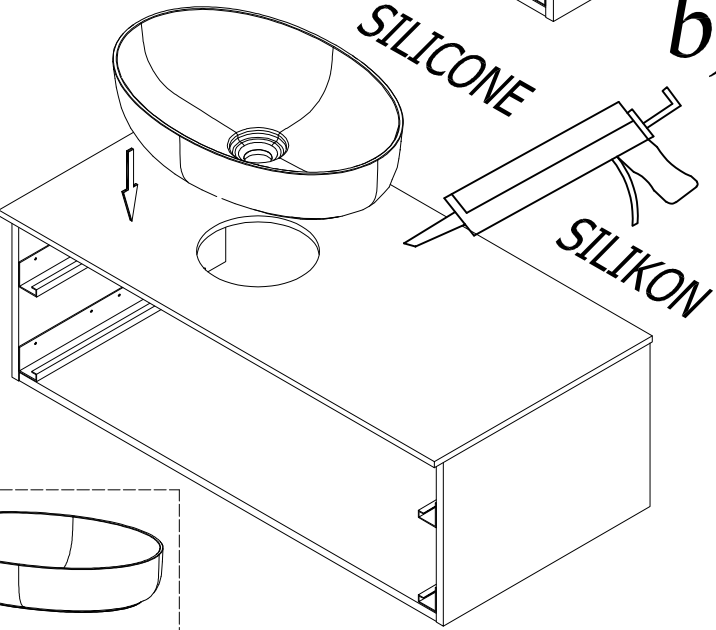

3

a)

b)

c)

d)

- SOFT 550 ON
- SOFT 380 ON
- LUX 500 ON
- LUX 380 ON

4

a)

b)

Montaža / Mounting

Nastavitev predala / the drawer adjustment

Odstranitev fronte / Removing of the front