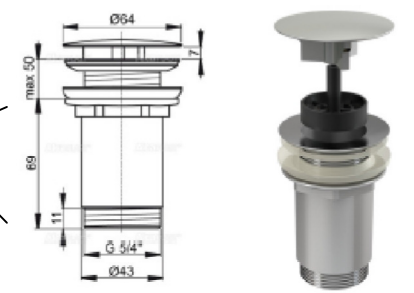

-  SOFT 550 ON
-  SOFT 380 ON
-  LUX 500 ON
-  LUX 380 ON

4

a)

b)

Montaža / Mounting

Nastavitev predala / the drawer adjustment

Odstranitev fronte / Removing of the front

Tip: ALEXIS - A 1011