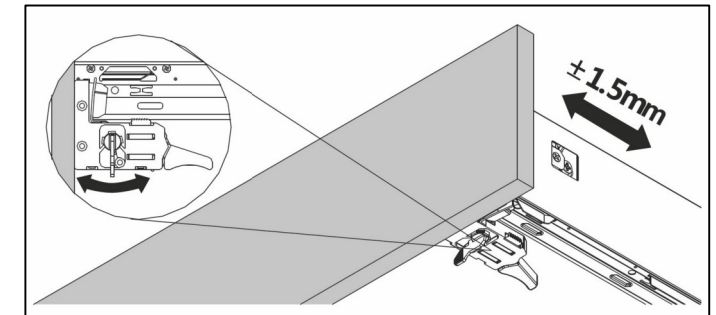

-  SOFT 550 ON
-  SOFT 380 ON
-  LUX 500 ON
-  LUX 380 ON

4

a)

b)

Montaža / Mounting

Nastavitev predala / the drawer adjustment

Odstranitev fronte / Removing of the front

Tip: ALEXIS - A 1011