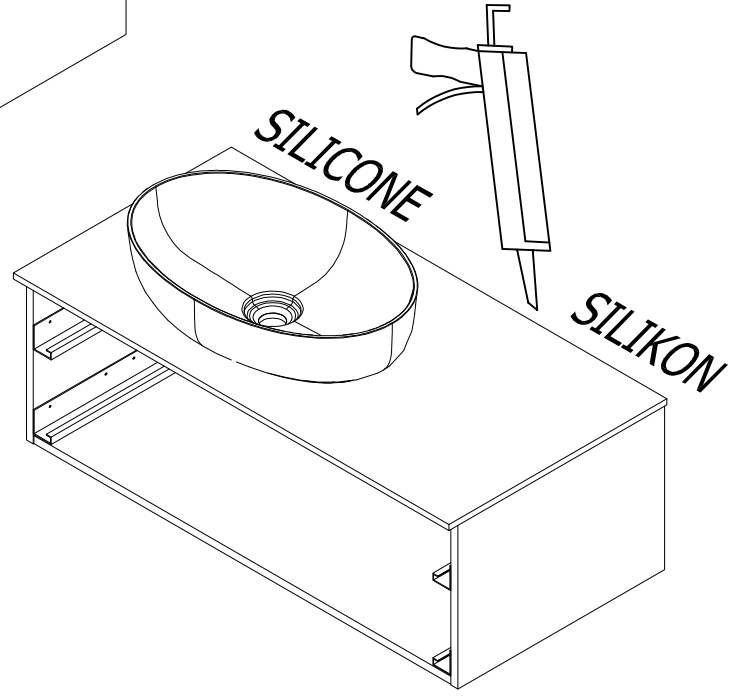

-  SOFT 550 ON
-  SOFT 380 ON
-  LUX 500 ON
-  LUX 380 ON

4

a)

b)

Montaža / Mounting

Nastavitev predala / the drawer adjustment

Odstranitev fronte / Removing of the front

Tip: ALEXIS - A 1011